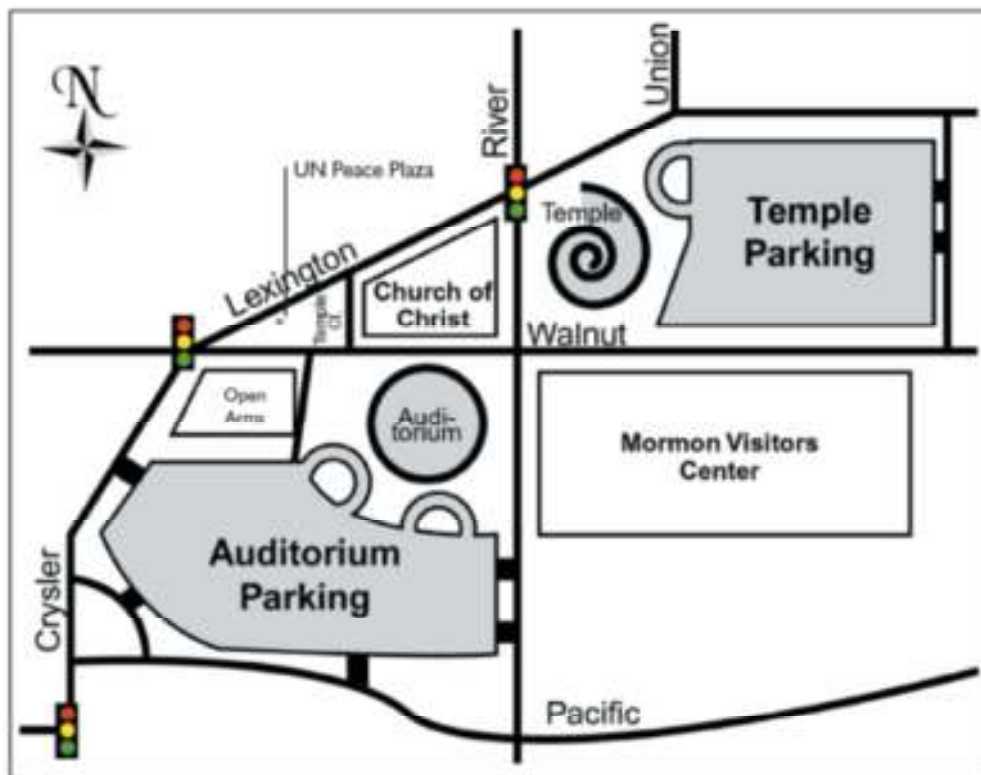

Auditorium

Available Parking:

THE AUDITORIUM HAS FOUR ENTRANCES: THE WEST AND SOUTH ENTRANCES WILL REMAIN ACCESSIBLE DURING THE EVENT, BUT THE NORTH AND EAST ENTRANCES WILL BE LOCKED. THE WEST ENTRANCE IS THE MAIN PARKING AREA (OFF CRYSLER STREET) OF THE AUDITORIUM.

The west entrance to the Auditorium has wheelchair accessibility and seating. This is the main entrance as most of the parking is available on the West Side. A circle drop-off area is at the west entrance. The auditorium has other handicapped seating on the floor level East Side. Elevators and ramps are available inside the auditorium. Parking is restricted to areas designated on the map by shaded areas.

Community of Christ

PARKING

Please park only in the grayed-out lots.
No other lots are Community of Christ property.